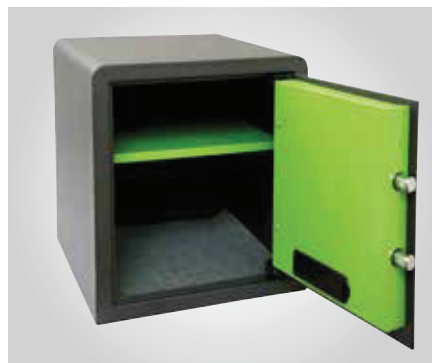

**SUPRA**

FRONTAL THICKNESS

**6**  
mm.

**NEW**

**TECHNICAL SPECIFICATION**

Anti-drill protection	-
Type of lock	Electronic
Emergency key	✓
Screen	✓ 6 digits
Opening codes	2
Master function	✓
Number of combinations:	1 million, between 3 and 6 digits
Time-Delay	-
Automatic system block	✓
Internal light	✓
EAN13 code	<b>8425181</b> *

**SUPRA**  
Ref. 240160

OPENING	ELECTRONIC WITH KNOB	ELECTRONIC WITH KNOB	ELECTRONIC WITH KNOB
Reference	240110	240120	240160
Exterior measurements (HxWxD)	200x310x200 mm.	250x350x250 mm.	380x350x360 mm.
Interior measurements (HxWxD)	195x305x140 mm.	245x345x190 mm.	375x345x300 mm.
Weight	7,5 kg.	10,5 kg.	17 kg.
Volume	8 L.	16 L.	39 L.
Thickness (front / casing)	6 mm. / 2 mm.	6 mm. / 2 mm.	6 mm. / 2 mm.
Shelf	x	x	1
Bolts/diameter	2/ø20 mm.	2/ø20 mm.	2/ø20 mm.
Bolts position			
EAN13 code	* 733349	* 731673	* 731697
Packaging measurement (HxWxD)	270x370x270 mm.	270x370x270 mm.	400x370x380 mm.

Ref. SUPRA 240120

Rotary locking bolts avert any intent at cutting from the outside.

Internal light.